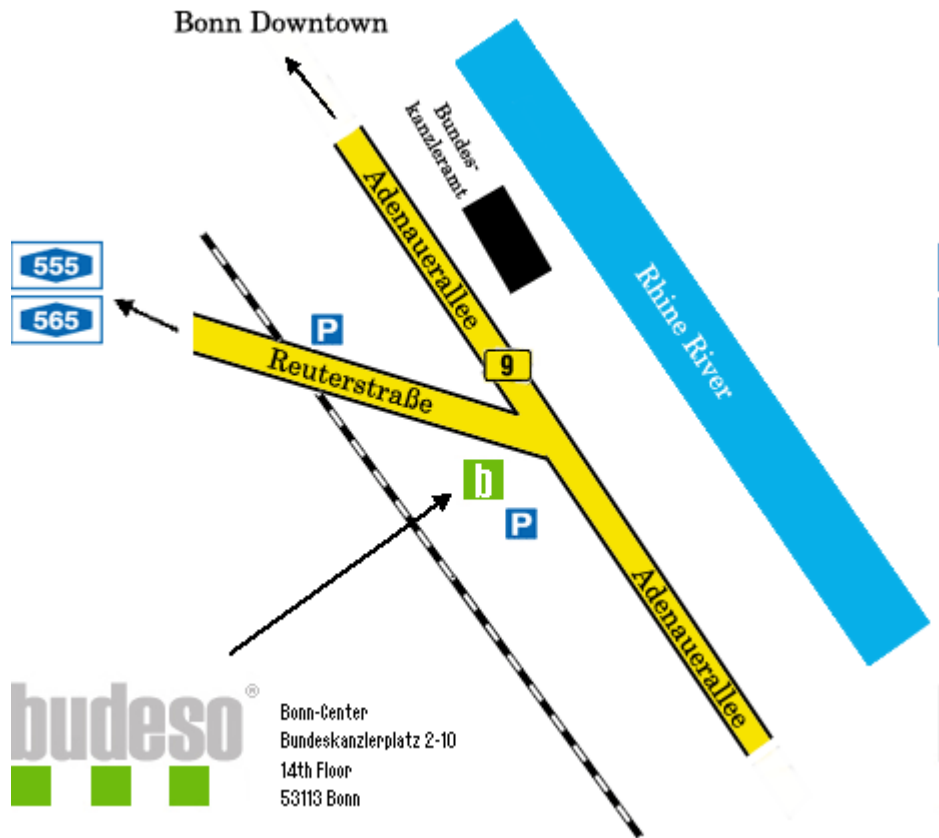

budeso® headquarter

Bundeskanzlerplatz 2-10
14th floor
53113 Bonn
Germany

phone: +49 228 30413280
Please call us first to make
an appointment.

Bonn main train station

5min taxi ride

Cologne/Bonn Airport

20 min taxi ride

Cologne/Bonn Airport

- 1: Start out going SOUTHEAST on KENNEDYSTRASSE toward HEINRICH-STEINMANN-STRASSE. (<0.1 kilometres)
- 2: Stay STRAIGHT to go onto HEINRICH-STEINMANN-STRASSE. (0.2 kilometres)
- 3: Turn SLIGHTLY RIGHT onto slip road. (0.1 kilometres)
- 4: Turn RIGHT. (0.1 kilometres)
- 5: Turn LEFT. (<0.1 kilometres)
- 6: Turn SLIGHTLY LEFT. (0.3 kilometres)
- 7: Take L84/KENNEDYSTRASSE. (1.3 kilometres)
- 8: Merge onto A59 toward KÖNIGSWINTER/BONN/FRANKFURT A.M.. (20 kilometres)
- 9: Merge onto A562 via EXIT 42 toward BAD GODESBERG. (3.5 kilometres)
- 10: Merge onto B9 via EXIT 1 toward BONN-ZENTRUM. (1.9 kilometres)
- 11: Turn SLIGHTLY LEFT onto BUNDESKANZLERPLATZ/REUTERSTRASSE. Continue to follow REUTERSTRASSE. (0.2 kilometres)
- 12: Turn SLIGHTLY RIGHT onto KAISERSTRASSE. (0.2 kilometres)
- 13: Turn LEFT to stay on KAISERSTRASSE. (0.2 kilometres)
- 14: Turn SLIGHTLY RIGHT onto BUNDESKANZLERPLATZ/REUTERSTRASSE. (<0.1 kilometres)

Coming from Koblenz

take A 61
take exit Meckenheim
onto A 59
take exit Bonn/Poppelsdorf
direction Bad Godesberg
Reuterbrücke
Bonn Center

Coming from Cologne

take A 555 or A 565
direction Bonn/Bad Godesberg
Reuterbrücke
Bonn-Center